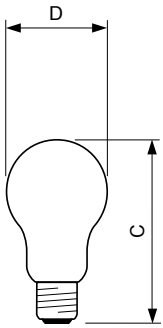

CLASSICTONE Standard

CLASSICTONE 15W E27 220-240V A55 CL
1CT/10X10F

Conventional pear-shaped incandescent lamps

Product data

General Information	
Cap-Base	E27 [E27]
Operating Position	UNIVERSAL [Any or Universal (U)]
Nominal Lifetime (Nom)	1000 h
Light Technical	
Luminous Flux (Nom)	120 lm
Color Rendering Index (Nom)	100
Operating and Electrical	
Power (Rated) (Nom)	15 W
Voltage (Nom)	220-240 V
Controls and Dimming	
Dimmable	Yes
Mechanical and Housing	
Bulb Finish	Clear

Approval and Application	
Energy Efficiency Label (EEL)	E
Product Data	
Full product code	871150022604400
Order product name	CLASSICTONE 15W E27 220-240V A55 CL 1CT/10X10F
EAN/UPC - Product	8711500226044
Order code	920119143329
Numerator - Quantity Per Pack	1
Numerator - Packs per outer box	100
Material Nr. (12NC)	920119143329
Net Weight (Piece)	0.025 kg
ILCOS Code	IAA/C-15-230-E27-55

CLASSICTONE Standard

Dimensional drawing

Product	D (max)	D	C (max)
CLASSICTONE 15W E27 220-240V A55 CL 1CT/ 10X10F	56 mm	55 mm	97 mm

STD 15W E27 220-240V A55 CL